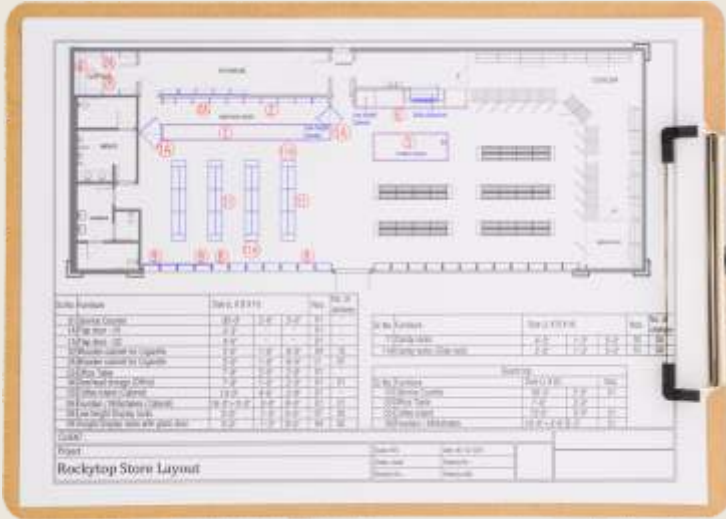

Lebanon: OH 45036