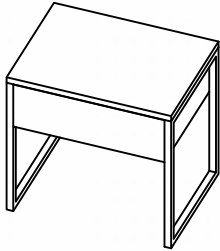

Nightstand w/ Drawer
18.75 X 17.75 X 24