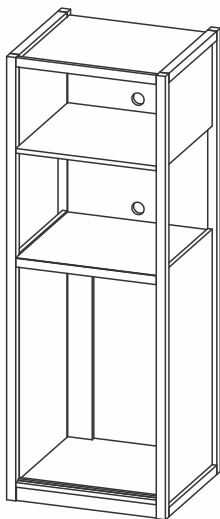

Platform Bed

K: 80.5 X 84.75 X 14 Q: 64.5 X 84.75 X 14

Upholstered Headboard

K: 80.5 X 3.25 X 46.25 Q: 60.5 X 3.25 X 46.25

Nightstand

20 X 15.75 X 24

3 Drawer Chest

30 X 17.75 X 30

Beverage Center

26 X 23.75 X 72

Media Center

71.5 X 80 X 11.75

HOSPITALITY

AMBERO COLLECTION

The Ambero bedroom set is a timeless classic that features warm, golden-toned wood and classic design elements. The set includes a platform bed, nightstands, wall unit, and luggage bench, all beautifully crafted with ornate detailing and turned legs. Its traditional style is perfect for any transitional or traditional space, adding a touch of elegance and sophistication.

Wall Unit
140 X 23.75 X 72

Wardrobe / Beverage Cabinet
40 X 23.75 X 72

3 Drawer Chest / Desk
70 X 23.75 X 31

Luggage Bench
30 X 18 X 23

TV Backboard w Power
70 X 3.5 X 39

Upholstered Headboard
KING - 78.5 X 2 X 42
QUEEN - 62.5 X 2 X 42

Mirror
24 X .75 X 31

King Headboard
82 X 1.625 X 42

Queen Headboard
62 X 1.625 X 42

Nightstand w/ Drawer
18.75 X 15.75 X 24

3 Drawer Chest
31.75 X 17.75 X 30

2 Door Wardrobe
36x21x75

Coffee Table
42 X 22 X 18