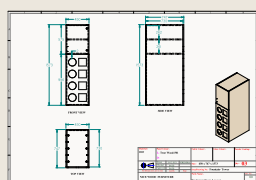

Our commitment to quality and attention to detail sets us apart from other furniture manufacturers. We take pride in delivering exceptional customer service and ensuring that our clients are satisfied with every aspect of the project. At Nicewood Modular Furniture, we strive to create beautiful and functional furniture pieces that meet our clients' unique needs and exceed their expectations. Contact us today to see how we can help bring your furniture vision to life.

Sunview Food Mart LLC: Richmond, KY