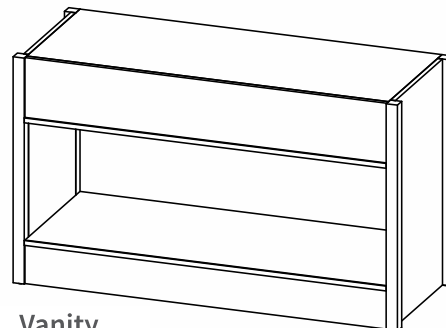

Vanity
60 X 23 X 35