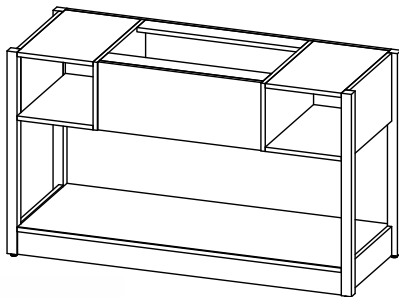

Mirror
24 X 1.75 X 31

King Headboard
82 X 1.75 X 42

Queen Headboard
62 X 1.75 X 42

Wall Hung Nightstand
23.75 X 17.75 X 46

Nightstand w/ Drawer
23.75 X 17.75 X 24

3 Drawer Chest
30 X 20 X 30

Desk w/ Drawer
47.75 X 23.75 X 31

Activity Table
30 X 30 X 30

Coffee Table
42 X 22 X 18

Vanity
60 X 23 X 35

Entertainment Unit
47.75 X 23.75 X 40.5

HOSPITALITY

EDDEO COLLECTION

The Eddeo bedroom set is a rustic and charming addition to any home. Its weathered wood finish and sturdy construction create a cozy, inviting atmosphere, perfect for a cabin or country home. The set includes a bed, headboard, nightstands, dressers, a mirror, chest, desk, activity table, vanity, entertainment unit, and coffee table, all crafted with high-quality materials to ensure durability and longevity.