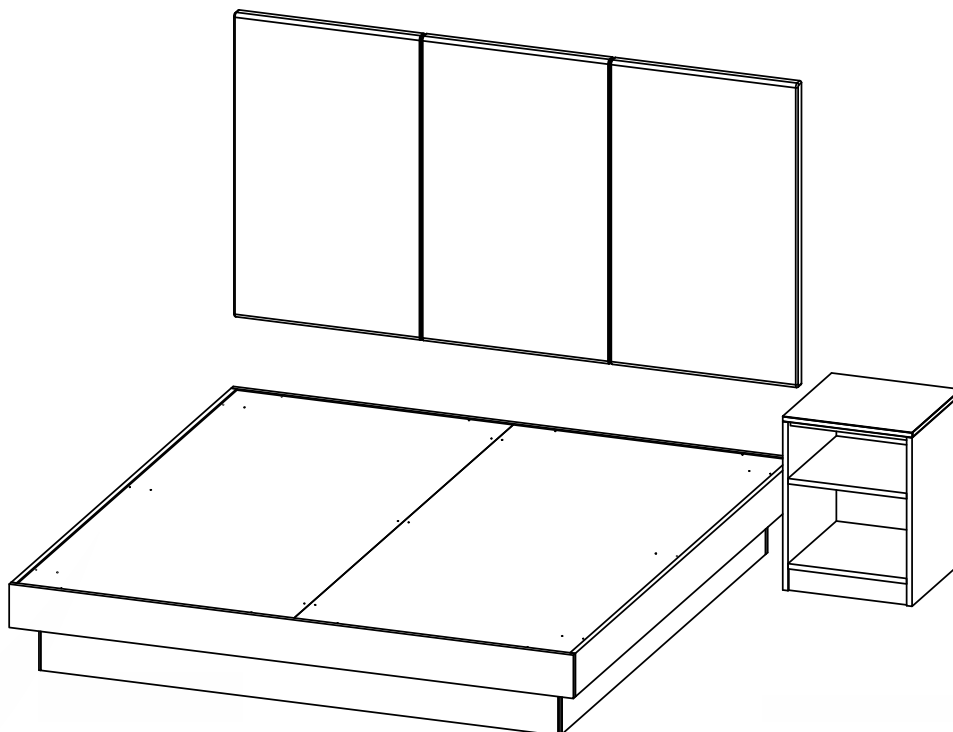

Beverage Center

26 X 23.75 X 72

Media Center

71.5 X 80 X 11.75

HOSPITALITY

AMBERO COLLECTION

The Ambero bedroom set is a timeless classic that features warm, golden-toned wood and classic design elements. The set includes a platform bed, nightstands, wall unit, and luggage bench, all beautifully crafted with ornate detailing and turned legs. Its traditional style is perfect for any transitional or traditional space, adding a touch of elegance and sophistication.

Wall Unit
140 X 23.75 X 72

Wardrobe / Beverage Cabinet
40 X 23.75 X 72

3 Drawer Chest / Desk
70 X 23.75 X 31

Luggage Bench
30 X 18 X 23

TV Backboard w Power
70 X 3.5 X 39

Upholstered Headboard
KING - 78.5 X 2 X 42
QUEEN - 62.5 X 2 X 42