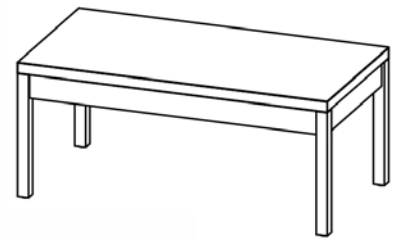

Coffee Table
42 X 22 X 18