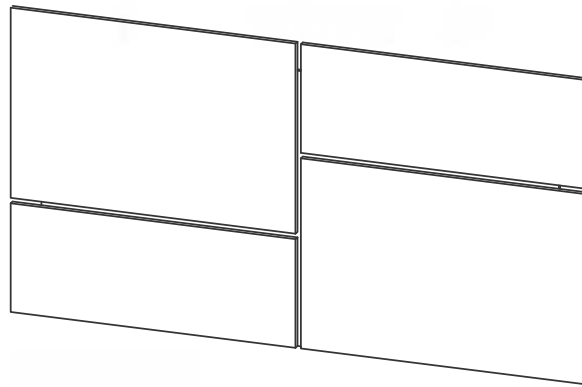

King Headboard
80 X 1.75 X 42