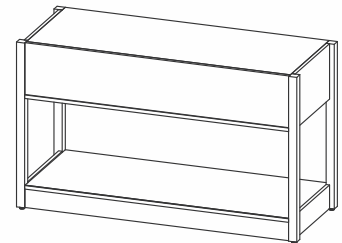

Vanity
82 X 23 X 40