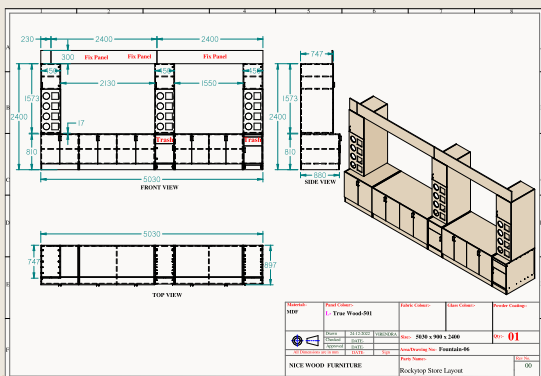

Our commitment to quality and attention to detail sets us apart from other furniture manufacturers. We take pride in delivering exceptional customer service and ensuring that our clients are satisfied with every aspect of the project. At Nicewood Modular Furniture, we strive to create beautiful and functional furniture pieces that meet our clients' unique needs and exceed their expectations. Contact us today to see how we can help bring your furniture vision to life.

Sunview Food Mart LLC: Richmond, KY