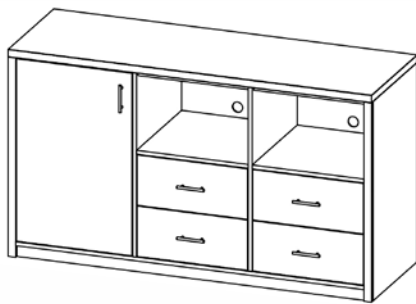

Headbord
36x1.5x40

**Wall Hung
Nightstand**
23.75 X 17.25 X 47

Entertainment Unit
65 X 23.75 X 40.25

3 Drawer Chest
30 X 23.75 X 30

Nightstand w/ Drawer
23.75 X 17.75 X 24

Desk
47.75 X 23.75 X 31

Activity Table
30 X 30 X 29