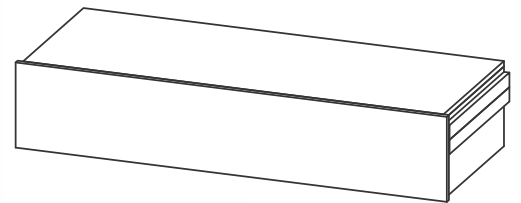

Activity Table
30 X 30 X 30

Coffee Table
42 X 22 X 18

Vanity
60 X 23 X 35

Entertainment Unit
65 X 23.75 X 40.25

HOSPITALITY

VANISHO COLLECTION

The Vanisho bedroom set is a study in simplicity, with its clean lines and unadorned design. The beauty of the natural wood shines through, making it an excellent choice for a minimalist or Scandinavian-inspired space. The set includes a bed, headboard, nightstands, chest, a mirror, chest, desk, metal base activity table and end table, wall to wall vanity, entertainment unit, and 3 drawer bar unit, all crafted with precision and attention to detail.

Mirror
24 X 1.5 X 31.75

King Headboard
80 X 1.75 X 42

Queen Headboard
62 X 1.75 X 42

Wall Hung Nightstand
23.75 X 17.5 X 42

Nightstand w/ Drawer

3 Drawer Chest
30 X 18 X 30

End Table w/ Metal Base
18 X 22 X 22.75

Activity Table w/ Metal Base
36 X 36 X 30

Vanity, Wall to Wall
60 X 23 X 11.75

Desk w/ Drawer
47.75 X 23.75 X 31

3 Drawer Bar Unit
47 X 18 X 30

HOSPITALITY

AMELIO COLLECTION

The Amelio bedroom set is the epitome of luxury, with its plush fabrics and rich, dark wood finish. The set includes a bed, nightstands, 3 drawer chest, mirror, end table, activity table, vanity, desk and an entertainment unit all beautifully crafted with ornate detailing and headboards. Its traditional style creates a sense of opulence and indulgence, making it perfect for a high-end hotel or luxurious home.