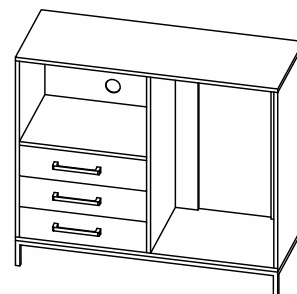

End Table
22 X 22 X 22

Activity Table
30 X 30 X 29

Vanity
82 X 23 X 40

Desk w/ ADA Cutout
47.75 X 23.75 X 31

Entertainment Unit
47.75 X 23.75 X 41.5

Restaurant

DINING CHAIR COLLECTION

Introducing our elegant dining chair series, crafted with precision to elevate your guest's dining experience. Our chairs boast a sleek and modern design, with comfortable seating and durable materials. Perfect for restaurant or cafe, our chairs offer both style and functionality.