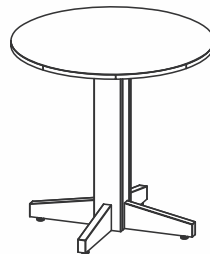

End Table
22 X 22 X 22

Activity Table
30 X 30 X 29

Vanity
82 X 23 X 40

Desk w/ ADA Cutout
47.75 X 23.75 X 31

Entertainment Unit
47.75 X 23.75 X 41.5

Restaurant

DINING CHAIR COLLECTION

Introducing our elegant dining chair series, crafted with precision to elevate your guest's dining experience. Our chairs boast a sleek and modern design, with comfortable seating and durable materials. Perfect for restaurant or cafe, our chairs offer both style and functionality.