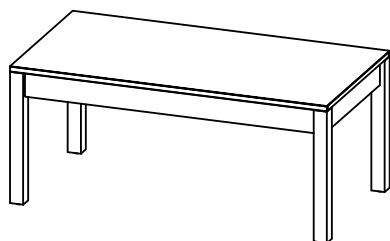

Coffee Table
42 X 22 X 18