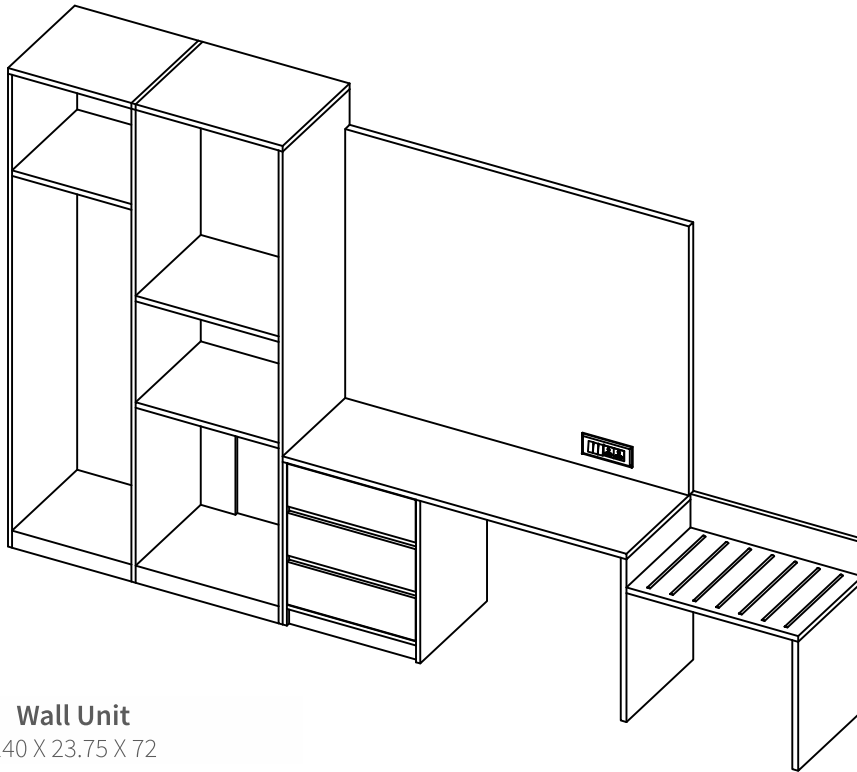

Beverage Center

26 X 23.75 X 72

Media Center

71.5 X 80 X 11.75

HOSPITALITY

AMBERO COLLECTION

The Ambero bedroom set is a timeless classic that features warm, golden-toned wood and classic design elements. The set includes a platform bed, nightstands, wall unit, and luggage bench, all beautifully crafted with ornate detailing and turned legs. Its traditional style is perfect for any transitional or traditional space, adding a touch of elegance and sophistication.

Wall Unit
140 X 23.75 X 72

Wardrobe / Beverage Cabinet
40 X 23.75 X 72

3 Drawer Chest / Desk
70 X 23.75 X 31

Luggage Bench
30 X 18 X 23

TV Backboard w Power
70 X 3.5 X 39

Upholstered Headboard
KING - 78.5 X 2 X 42
QUEEN - 62.5 X 2 X 42