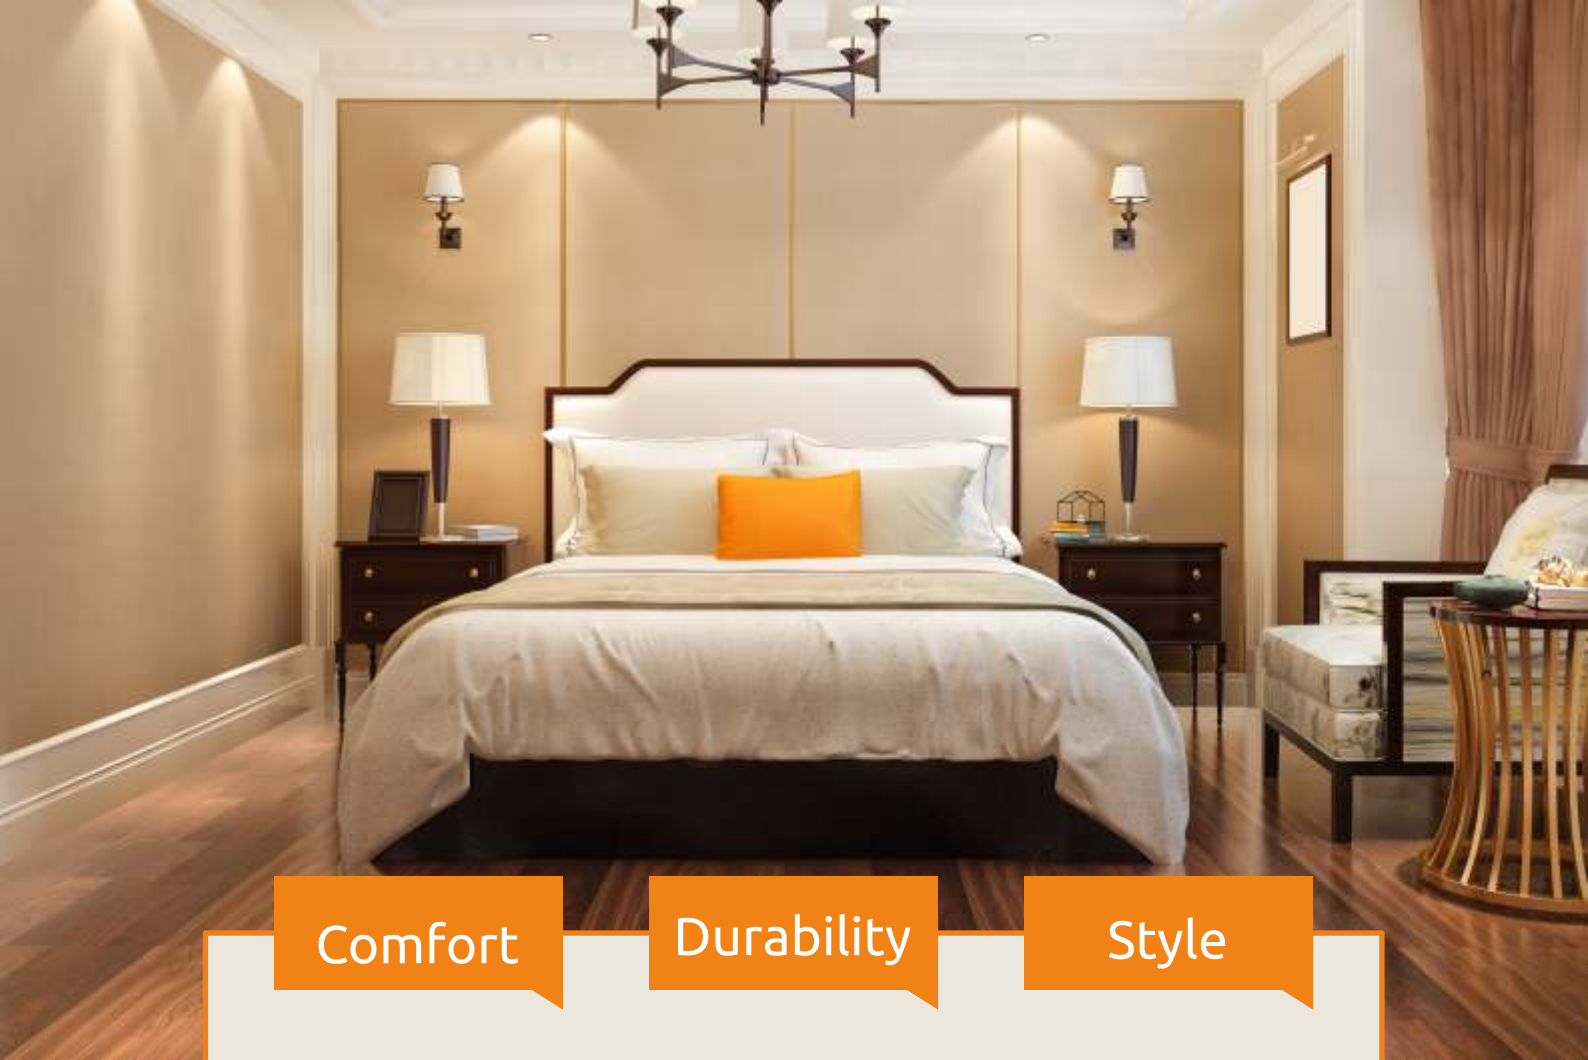

Comfort

Durability

Style

Our Hotel Furniture Has it All!

NICE^{TM}
WOOD

Luxurious Modular Furniture

NICE WOOD FURNITURE LLP

SHOWROOM

1 TO 8, 23 TO 30, 2nd Floor, Aadishwar Gold,
Nr. Galaxy Business Mall, Opp. Kathwada GIDC,
SP Ring Road, Nikol, Ahmedabad - 380024 (GUJ) INDIA.

FACTORY

Bhagwati Nagar, Opp. Suryam Plaza Complex,
Odhav - Singarva Road, Odhav
Ahmedabad - 382415 (GUJ) INDIA.