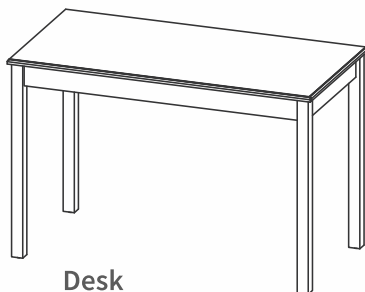

King Headboard
82 X 1.25 X 40

Queen Headboard
62 X 1.25 X 40

Wall Hung Nightstand
23.75 X 17.25 X 47

3 Drawer Chest
31 X 17.75 X 30

Nightstand w Drawer
18.75 X 15.75 X 24

Entertainment Unit
45.75 X 23.75 X 42