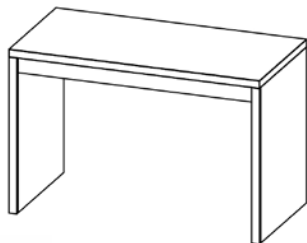

Headbord
36x1.5x40

**Wall Hung
Nightstand**
23.75 X 17.25 X 47

Entertainment Unit
65 X 23.75 X 40.25

3 Drawer Chest
30 X 23.75 X 30

Nightstand w/ Drawer
23.75 X 17.75 X 24

Desk
47.75 X 23.75 X 31

Activity Table
30 X 30 X 29