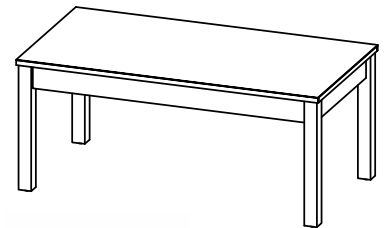

Activity Table
30 X 30 X 30

Coffee Table
42 X 22 X 18

Vanity
60 X 23 X 35

Entertainment Unit
47.75 X 23.75 X 40.5

HOSPITALITY

EDDEO COLLECTION

The Eddeo bedroom set is a rustic and charming addition to any home. Its weathered wood finish and sturdy construction create a cozy, inviting atmosphere, perfect for a cabin or country home. The set includes a bed, headboard, nightstands, dressers, a mirror, chest, desk, activity table, vanity, entertainment unit, and coffee table, all crafted with high-quality materials to ensure durability and longevity.