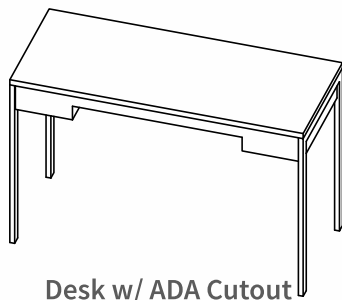

End Table
22 X 22 X 22

Activity Table
30 X 30 X 29

Vanity
82 X 23 X 40

Desk w/ ADA Cutout
47.75 X 23.75 X 31

Entertainment Unit
47.75 X 23.75 X 41.5

Restaurant

DINING CHAIR COLLECTION

Introducing our elegant dining chair series, crafted with precision to elevate your guest's dining experience. Our chairs boast a sleek and modern design, with comfortable seating and durable materials. Perfect for restaurant or cafe, our chairs offer both style and functionality.